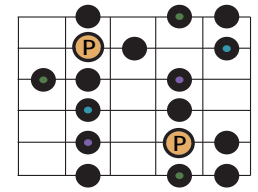

Mode Roots

- I = Ionian
- Dr = Dorian
- P = Phrygian
- Ly = Lydian
- X = Mixolydian
- Ae = Aeolian
- C = Locrian

Ionian
Major

Dorian
Minor

Phrygian
Minor
b9, b13

Lydian
Major
b11

Mixolydian
Dominant
b7

Aeolian
Minor
b13

Locrian
Half-Diminished
b5

Ionian
Major

Dorian
Minor

Phrygian
Minor
b9, b13

Lydian
Major
b11

Mixolydian
Dominant
b7

Aeolian
Minor
b13

Locrian
Half-Diminished
b5