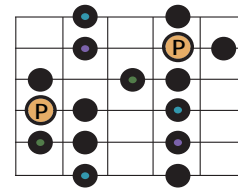

Mode Roots

- I = Ionian
- Dr = Dorian
- P = Phrygian
- Ly = Lydian
- X = Mixolydian
- Ae = Aeolian
- C = Locrian

Ionian
Major

Dorian
Minor

Phrygian
Minor
b9, b13

Lydian
Major
b11

Mixolydian
Dominant
b7

Aeolian
Minor
b13

Locrian
Half-Diminished
b5

Ionian
Major

Dorian
Minor

Phrygian
Minor
b9, b13

Lydian
Major
b11

Mixolydian
Dominant
b7

Aeolian
Minor
b13

Locrian
Half-Diminished
b5