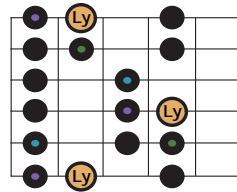

Mode Roots

- I = Ionian
- Dr = Dorian
- P = Phrygian
- Ly = Lydian
- X = Mixolydian
- Ae = Aeolian
- C = Locrian

Ionian
Major

Dorian
Minor

Phrygian
Minor
b9, b13

Lydian
Major
b11

Mixolydian
Dominant
b7

Aeolian
Minor
b13

Locrian
Half-Diminished
b5

Ionian
Major

Dorian
Minor

Phrygian
Minor
b9, b13

Lydian
Major
b11

Mixolydian
Dominant
b7

Aeolian
Minor
b13

Locrian
Half-Diminished
b5