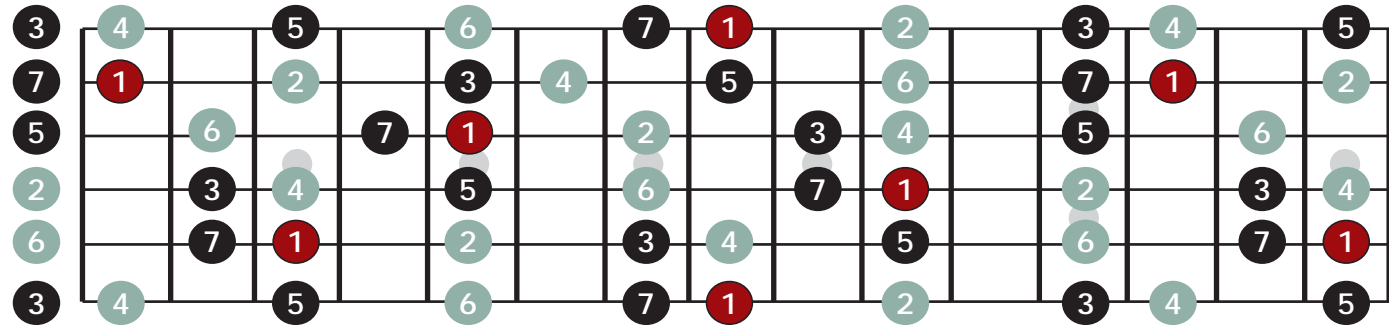

Mode Roots

- I = Ionian
- Dr = Dorian
- P = Phrygian
- Ly = Lydian
- X = Mixolydian
- Ae = Aeolian
- C = Locrian

Ionian
Major

Dorian
Minor

Phrygian
Minor
b9, b13

Lydian
Major
b11

Mixolydian
Dominant
b7

Aeolian
Minor
b13

Locrian
Half-Diminished
b5

Ionian
Major

Dorian
Minor

Phrygian
Minor
b9, b13

Lydian
Major
b11

Mixolydian
Dominant
b7

Aeolian
Minor
b13

Locrian
Half-Diminished
b5