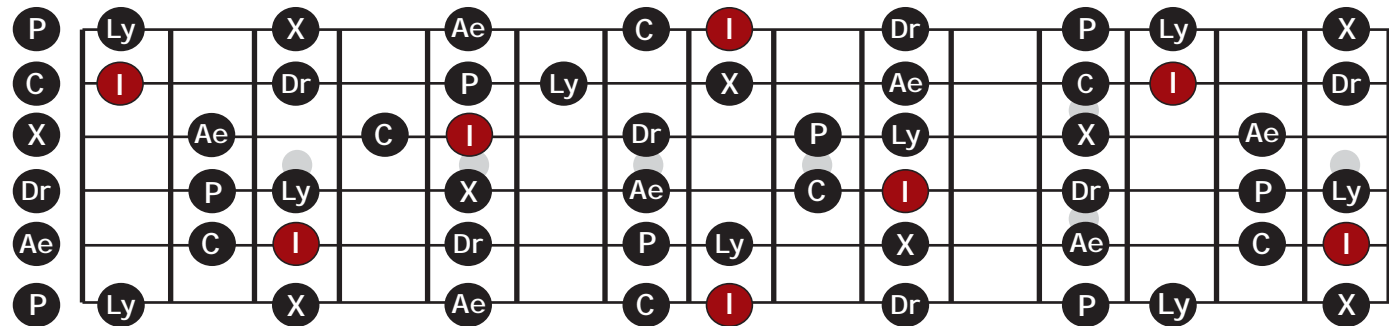

Mode Roots

- I = Ionian
- Dr = Dorian
- P = Phrygian
- Ly = Lydian
- X = Mixolydian
- Ae = Aeolian
- C = Locrian

Ionian
Major

Dorian
Minor

Phrygian
Minor
b9, b13

Lydian
Major
b11

Mixolydian
Dominant
b7

Aeolian
Minor
b13

Locrian
Half-Diminished
b5

Ionian
Major

Dorian
Minor

Phrygian
Minor
b9, b13

Lydian
Major
b11

Mixolydian
Dominant
b7

Aeolian
Minor
b13

Locrian
Half-Diminished
b5