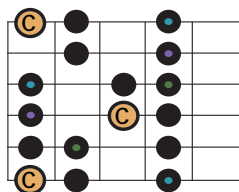

Mode Roots

- I = Ionian
- Dr = Dorian
- P = Phrygian
- Ly = Lydian
- X = Mixolydian
- Ae = Aeolian
- C = Locrian

Ionian
Major

Dorian
Minor

Phrygian
Minor
b9, b13

Lydian
Major
b11

Mixolydian
Dominant
b7

Aeolian
Minor
b13

Locrian
Half-Diminished
b5

Ionian
Major

Dorian
Minor

Phrygian
Minor
b9, b13

Lydian
Major
b11

Mixolydian
Dominant
b7

Aeolian
Minor
b13

Locrian
Half-Diminished
b5