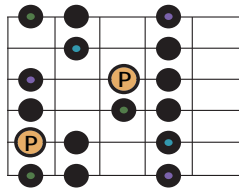

Mode Roots

- I = Ionian
- Dr = Dorian
- P = Phrygian
- Ly = Lydian
- X = Mixolydian
- Ae = Aeolian
- C = Locrian

Ionian
Major

Dorian
Minor

Phrygian
Minor
b9, b13

Lydian
Major
b11

Mixolydian
Dominant
b7

Aeolian
Minor
b13

Locrian
Half-Diminished
b5

Ionian
Major

Dorian
Minor

Phrygian
Minor
b9, b13

Lydian
Major
b11

Mixolydian
Dominant
b7

Aeolian
Minor
b13

Locrian
Half-Diminished
b5