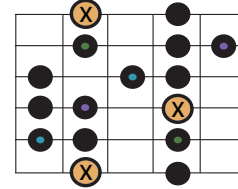

Mode Roots

- I = Ionian
- Dr = Dorian
- P = Phrygian
- Ly = Lydian
- X = Mixolydian
- Ae = Aeolian
- C = Locrian

Ionian
Major

Dorian
Minor

Phrygian
Minor
b9, b13

Lydian
Major
b11

Mixolydian
Dominant
b7

Aeolian
Minor
b13

Locrian
Half-Diminished
b5

Ionian
Major

Dorian
Minor

Phrygian
Minor
b9, b13

Lydian
Major
b11

Mixolydian
Dominant
b7

Aeolian
Minor
b13

Locrian
Half-Diminished
b5