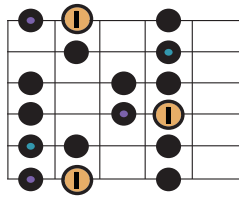

Mode Roots

- I = Ionian
- Dr = Dorian
- P = Phrygian
- Ly = Lydian
- X = Mixolydian
- Ae = Aeolian
- C = Locrian

Ionian
Major

Dorian
Minor

Phrygian
Minor
b9, b13

Lydian
Major
b11

Mixolydian
Dominant
b7

Aeolian
Minor
b13

Locrian
Half-Diminished
b5

Ionian
Major

Dorian
Minor

Phrygian
Minor
b9, b13

Lydian
Major
b11

Mixolydian
Dominant
b7

Aeolian
Minor
b13

Locrian
Half-Diminished
b5