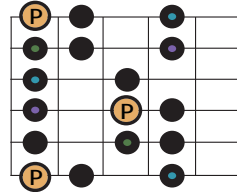

Mode Roots

- I = Ionian
- Dr = Dorian
- P = Phrygian
- Ly = Lydian
- X = Mixolydian
- Ae = Aeolian
- C = Locrian

Ionian
Major

Dorian
Minor

Phrygian
Minor
b9, b13

Lydian
Major
b11

Mixolydian
Dominant
b7

Aeolian
Minor
b13

Locrian
Half-Diminished
b5

Ionian
Major

Dorian
Minor

Phrygian
Minor
b9, b13

Lydian
Major
b11

Mixolydian
Dominant
b7

Aeolian
Minor
b13

Locrian
Half-Diminished
b5