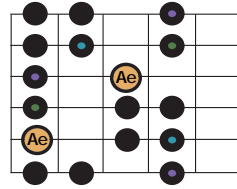

Mode Roots

- I = Ionian
- Dr = Dorian
- P = Phrygian
- Ly = Lydian
- X = Mixolydian
- Ae = Aeolian
- C = Locrian

Ionian
Major

Dorian
Minor

Phrygian
Minor
b9, b13

Lydian
Major
b11

Mixolydian
Dominant
b7

Aeolian
Minor
b13

Locrian
Half-Diminished
b5

Ionian
Major

Dorian
Minor

Phrygian
Minor
b9, b13

Lydian
Major
b11

Mixolydian
Dominant
b7

Aeolian
Minor
b13

Locrian
Half-Diminished
b5