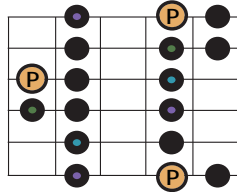

Mode Roots

- I = Ionian
- Dr = Dorian
- P = Phrygian
- Ly = Lydian
- X = Mixolydian
- Ae = Aeolian
- C = Locrian

Ionian
Major

Dorian
Minor

Phrygian
Minor
b9, b13

Lydian
Major
b11

Mixolydian
Dominant
b7

Aeolian
Minor
b13

Locrian
Half-Diminished
b5

Ionian
Major

Dorian
Minor

Phrygian
Minor
b9, b13

Lydian
Major
b11

Mixolydian
Dominant
b7

Aeolian
Minor
b13

Locrian
Half-Diminished
b5