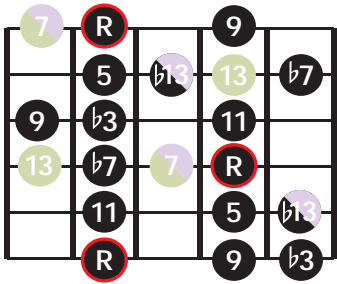

Minor Scales

by mode boxes

r6 'Aeolian'
Box Shape

r6 'Ionian'
Box Shape

r6 'Dorian'
Box Shape

r6 'Phrygian'
Box Shape

r6 'Mixolydian'
Box Shape

- N Natural Minor (Aeolian)
- M Melodic Minor
- H Harmonic Minor

r6 'Lydian'
Box Shape

r6 'Locrian'
Box Shape