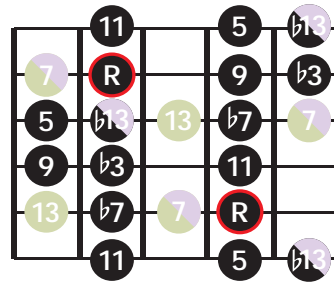

Minor Scales

by mode boxes

r6 'Aeolian'
Box Shape

r6 'Ionian'
Box Shape

r6 'Dorian'
Box Shape

r6 'Phrygian'
Box Shape

r6 'Mixolydian'
Box Shape

- N Natural Minor (Aeolian)
- M Melodic Minor
- H Harmonic Minor

r6 'Lydian'
Box Shape

r6 'Locrian'
Box Shape