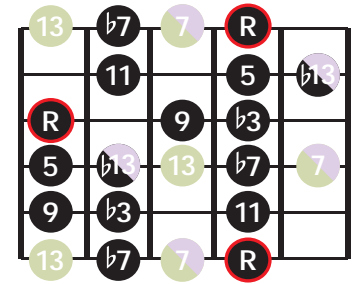

Minor Scales

by mode boxes

r6 'Aeolian'
Box Shape

r6 'Ionian'
Box Shape

r6 'Dorian'
Box Shape

r6 'Phrygian'
Box Shape

r6 'Mixolydian'
Box Shape

- N Natural Minor (Aeolian)
- M Melodic Minor
- H Harmonic Minor

r6 'Lydian'
Box Shape

r6 'Locrian'
Box Shape