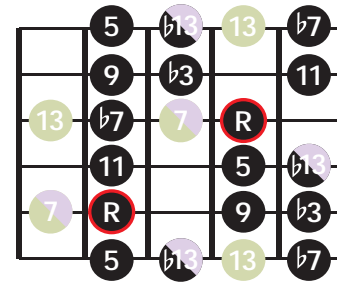

Minor Scales

by mode boxes

r6 'Aeolian'
Box Shape

r6 'Ionian'
Box Shape

r6 'Dorian'
Box Shape

r6 'Phrygian'
Box Shape

r6 'Mixolydian'
Box Shape

- N Natural Minor (Aeolian)
- M Melodic Minor
- H Harmonic Minor

r6 'Lydian'
Box Shape

r6 'Locrian'
Box Shape