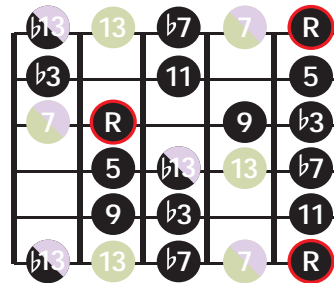

Minor Scales

by mode boxes

r6 'Aeolian'
Box Shape

r6 'Ionian'
Box Shape

r6 'Dorian'
Box Shape

r6 'Phrygian'
Box Shape

r6 'Mixolydian'
Box Shape

- N Natural Minor (Aeolian)
- M Melodic Minor
- H Harmonic Minor

r6 'Lydian'
Box Shape

r6 'Locrian'
Box Shape