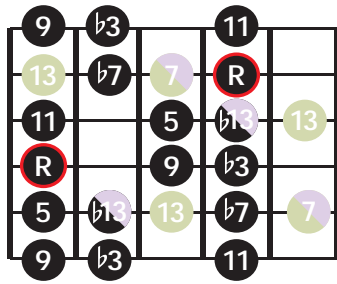

Minor Scales

by mode boxes

r6 'Aeolian'
Box Shape

r6 'Ionian'
Box Shape

r6 'Dorian'
Box Shape

r6 'Phrygian'
Box Shape

r6 'Mixolydian'
Box Shape

- N Natural Minor (Aeolian)
- M Melodic Minor
- H Harmonic Minor

r6 'Lydian'
Box Shape

r6 'Locrian'
Box Shape